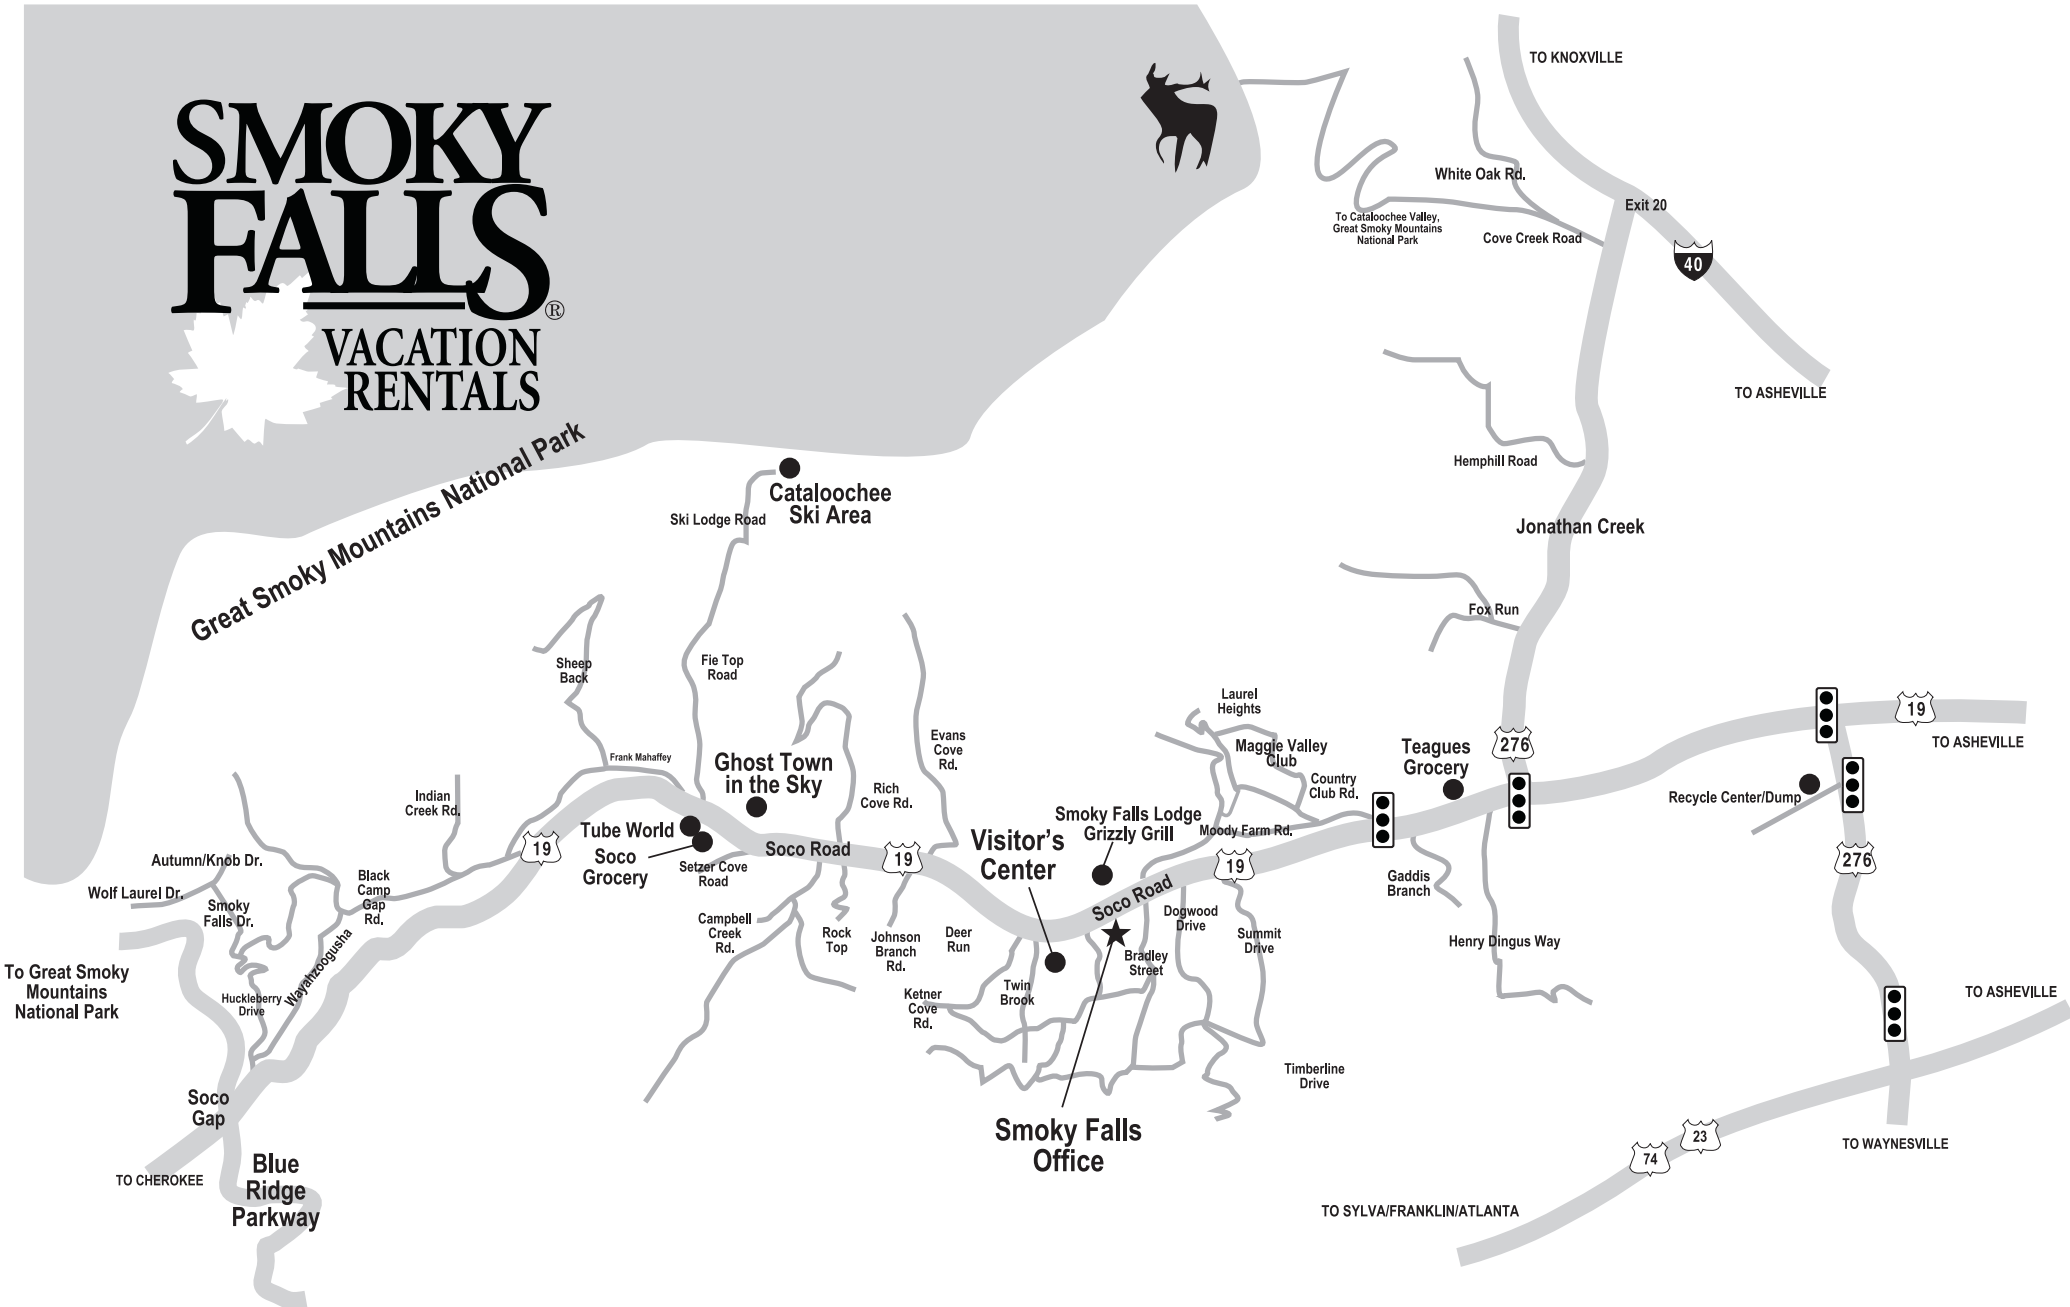

SMOKY FALLS

VACATION RENTALS

Great Smoky Mountains National Park

TO KNOXVILLE

White Oak Rd.

Cove Creek Road

Exit 20

TO ASHEVILLE

Hemphill Road

Jonathan Creek

Fox Run

TO ASHEVILLE

276

Recycle Center/Dump

276

TO ASHEVILLE

19

19

Smoky Falls
Office

Timberline
Drive

TO SYLVA/FRANKLIN/ATLANTA

TO WAYNESVILLE

To Great Smoky
Mountains
National Park

TO CHEROKEE

Blue
Ridge
Parkway